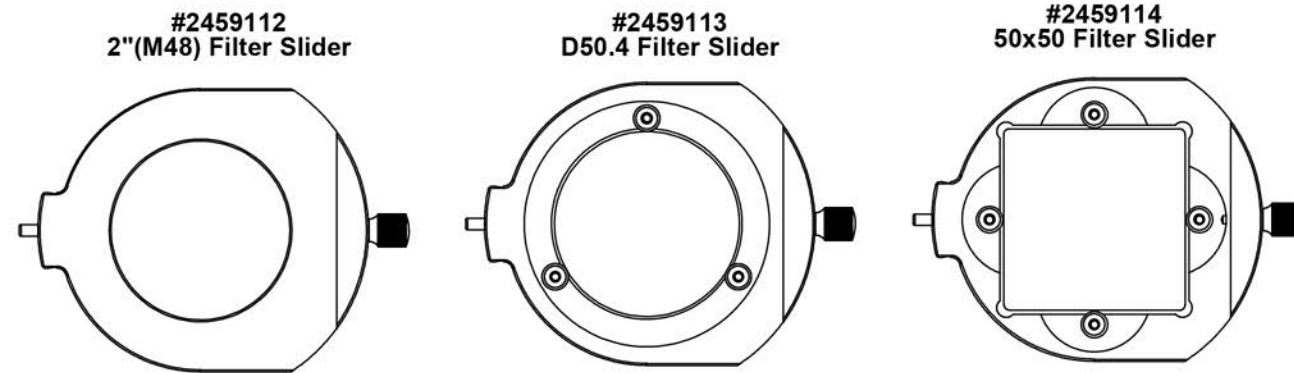

Camera/Eyepiece side

Baader Universal Filter Changer (UFC)

Telescope side

Sample Setup for attaching a CANON EOS Camera to Celestron RASA Astrograph with Baader Protective T-Ring for Canon EOS
 Consisting of: #2459126; #2459110; #2459119; #2459112 and #2958550 C

Sample Setup for attaching a ATIK 11000 to Celestron RASA Astrograph
 consisting of: #2459126; #2459110; #2459143; #2459110; #2459112, #2459117