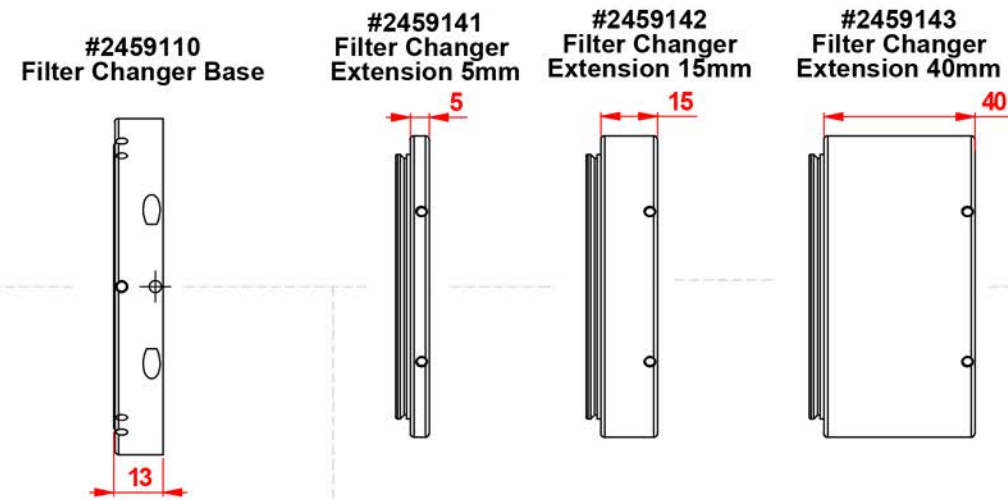

Camera/Eyepiece side

Baader Universal Filter Changer (UFC)

Telescope side

Sample Setup for attaching a CANON EOS Camera to Celestron RASA Astrograph with Baader Protective T-Ring for Canon EOS
 Consisting of: #2459126; #2459110; #2459119; #2459112 and #2958550 C

Sample Setup for attaching a ATIK 11000 to Celestron RASA Astrograph
 consisting of: #2459126; #2459110; #2459143; #2459110; #2459112, #2459117