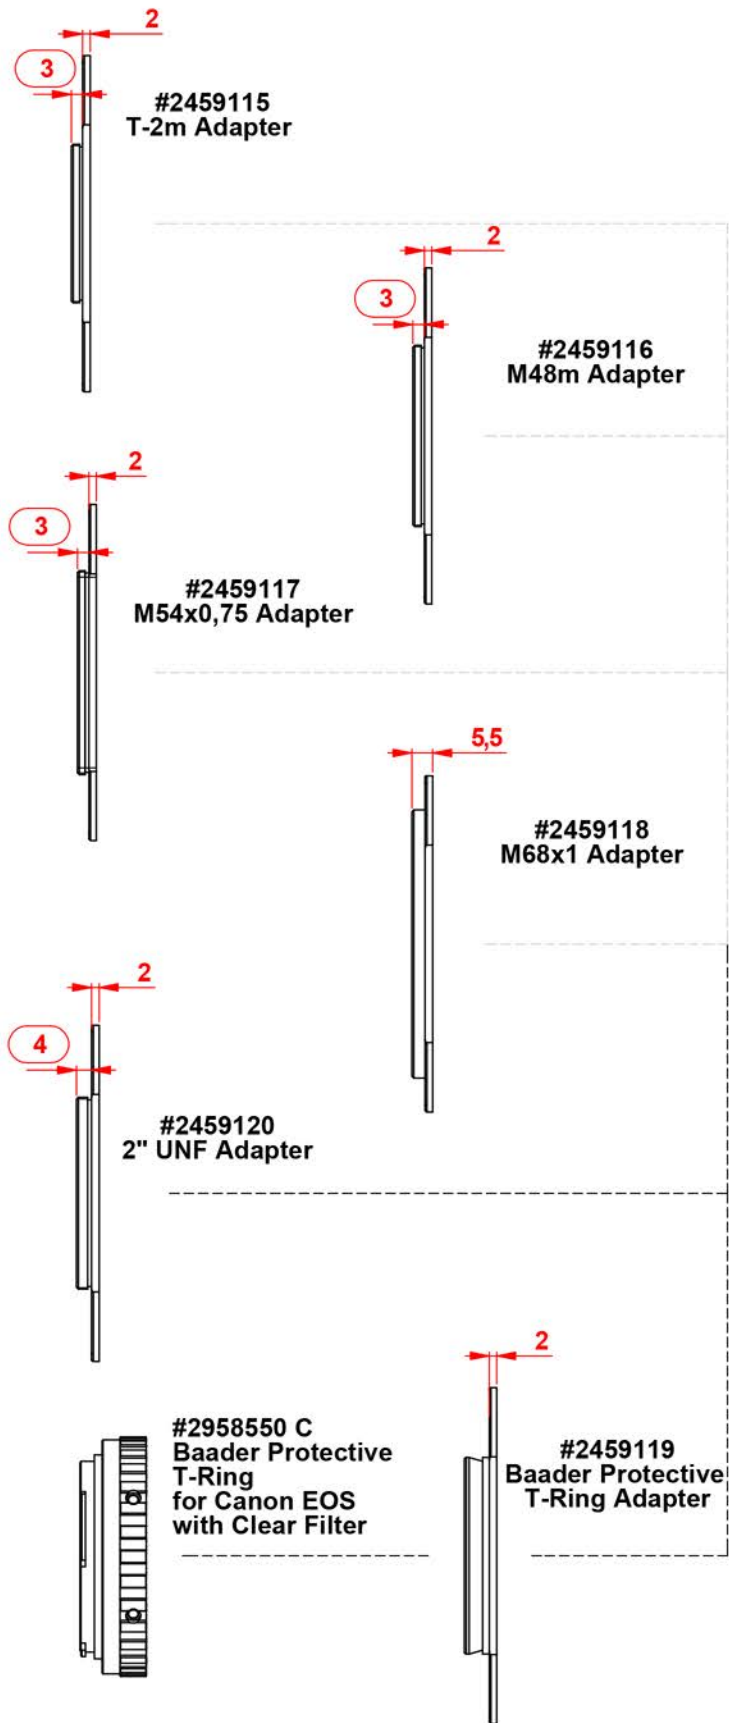

Camera/Eyepiece side

Baader Universal Filter Changer (UFC)

Telescope side

Sample Setup for attaching a CANON EOS Camera to Celestron RASA Astrograph with Baader Protective T-Ring for Canon EOS
 Consisting of: #2459126; #2459110; #2459119; #2459112 and #2958550 C

Sample Setup for attaching a ATIK 11000 to Celestron RASA Astrograph
 consisting of: #2459126; #2459110; #2459143; #2459110; #2459112, #2459117